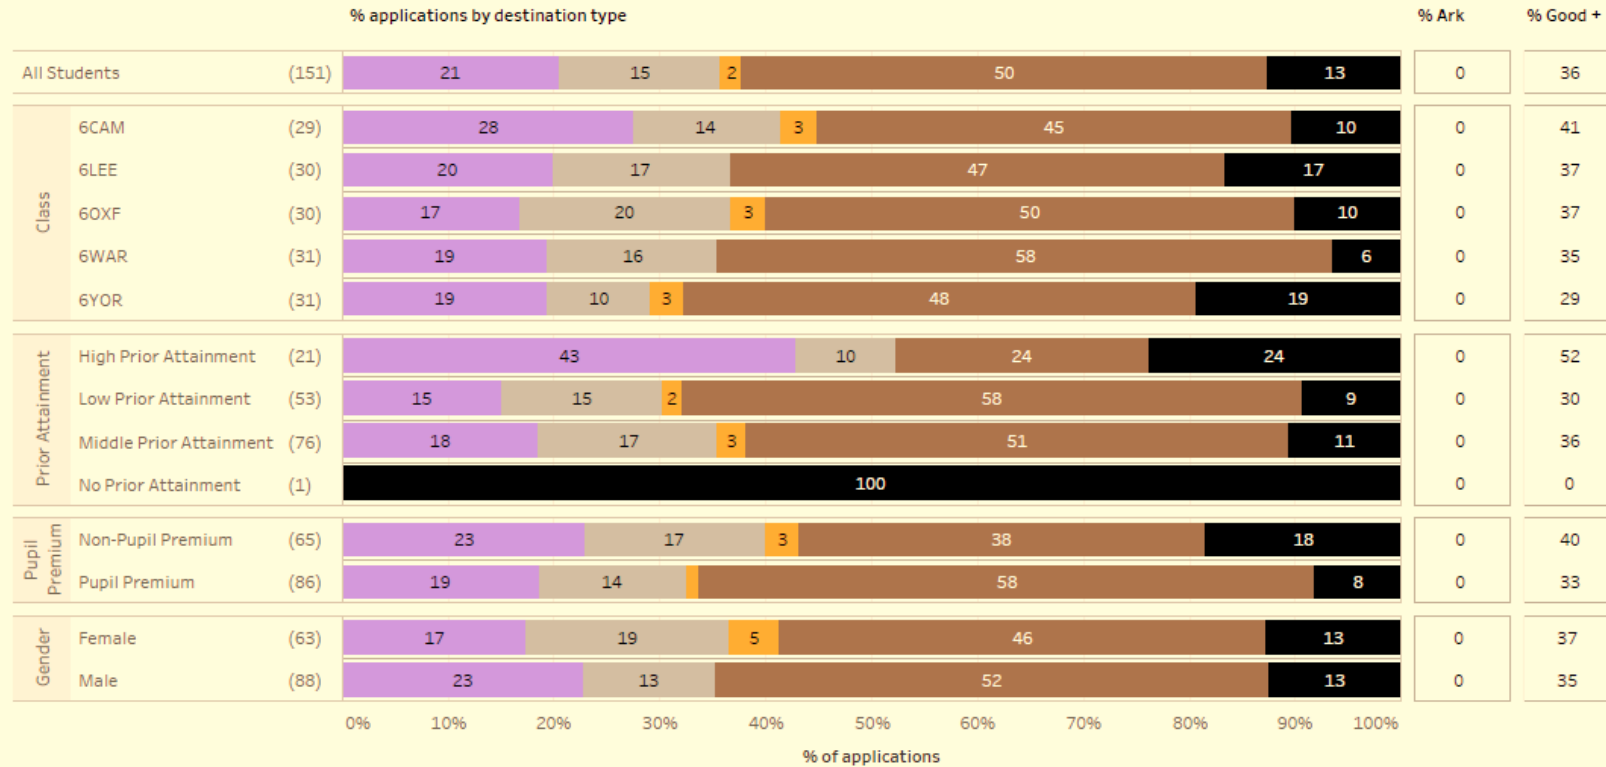

Chamberlain - 2016/2017 - Key Stage 2 Destinations by Student Group A

Generated on 9/20/2017 10:50:20 .. by ARK

Academic year
2016/2017

Applications to show
Application 1

Filter for
All

School
Chamberlain

- Non-Ark School, Outstanding
- Non-Ark School, Good
- Non-Ark School, Inadequate
- Non-Ark School, No Ofsted
- Incomplete Application